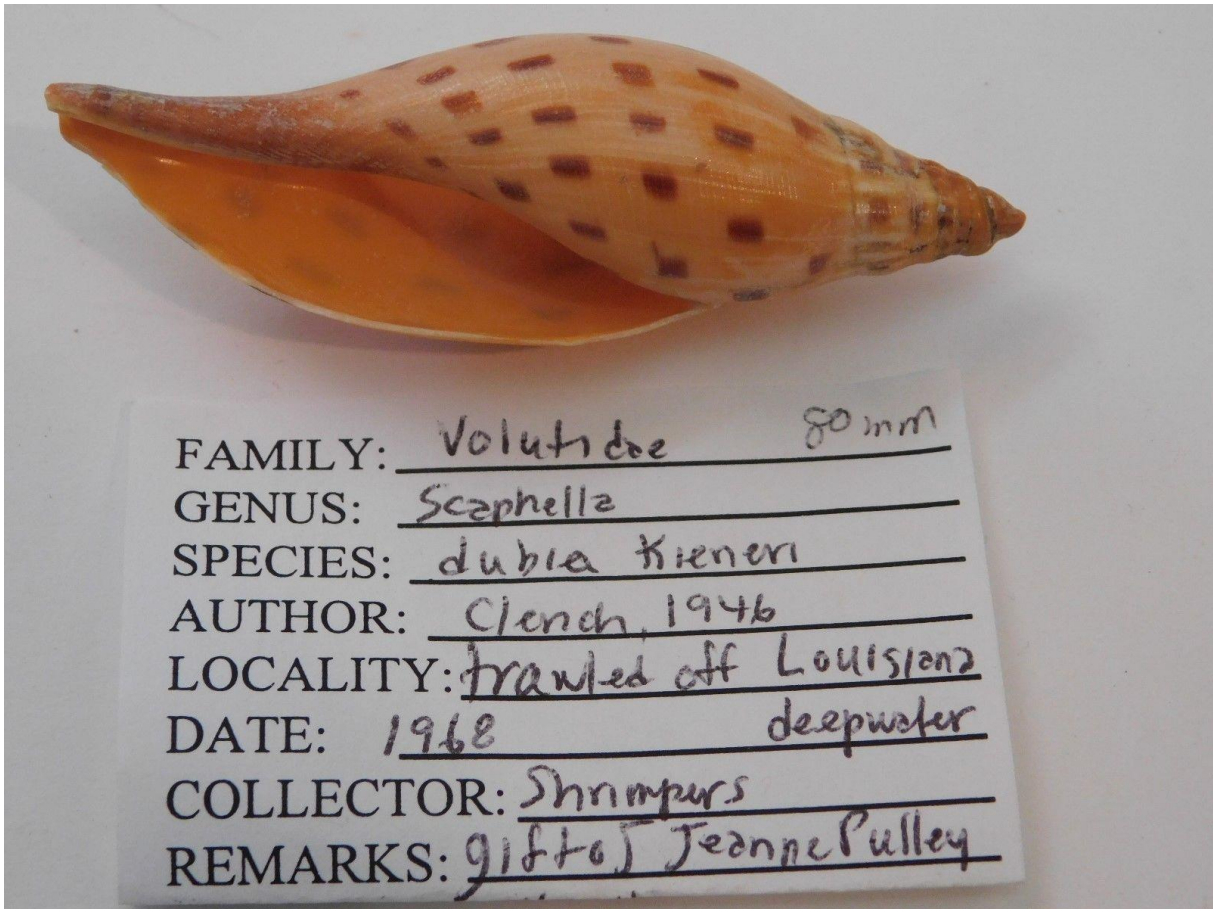

Scaphella dubia kieneri Louisiana data 80mm

63 \$, Mar 2018

FAMILY: Volutidae 80mm
GENUS: Scaphella
SPECIES: dubia Kieneri
AUTHOR: Clench, 1946
LOCALITY: trawled off Louisiana
DATE: 1968 deepwater
COLLECTOR: Shrimpers
REMARKS: gift to Jeanne Pulley

FAMILY: Volutidae 80mm
GENUS: Scaphella
SPECIES: dubia Kieneri
AUTHOR: Clench, 1946

FAMILY: Volutidae 80 mm
GENUS: Scaphella
SPECIES: dubia Kieneri
AUTHOR: Clench, 1946
LOCALITY: Armed off Louisiana

FAMILY: Volutidae 80mm
GENUS: Scaphella
SPECIES: _____