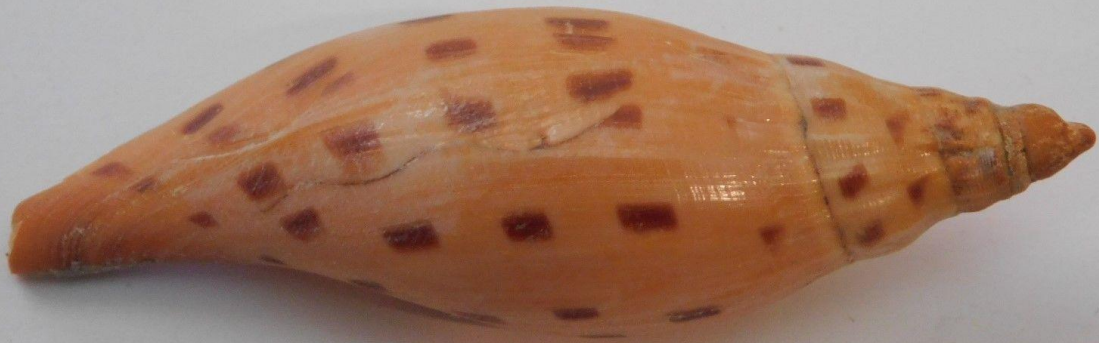

Scaphella dubia kieneri Louisiana data 80mm

63 \$, Mar 2018

FAMILY: Volutidae 80mm
GENUS: Scaphella
SPECIES: dubia Kieneri
AUTHOR: Clench, 1946
LOCALITY: trawled off Louisiana
DATE: 1968 deepwater
COLLECTOR: Shrimpers
REMARKS: gift to Jeanne Pulley

FAMILY: Volutidae 80mm
GENUS: Scaphella
SPECIES: dubia Kieneri
AUTHOR: Clench, 1946

FAMILY: Volutidae 80 mm
GENUS: Scaphella
SPECIES: dubia Kieneri
AUTHOR: Clench, 1946
LOCALITY: Armed off Louisiana

FAMILY: Volutidae 80mm
GENUS: Scaphella
SPECIES: _____